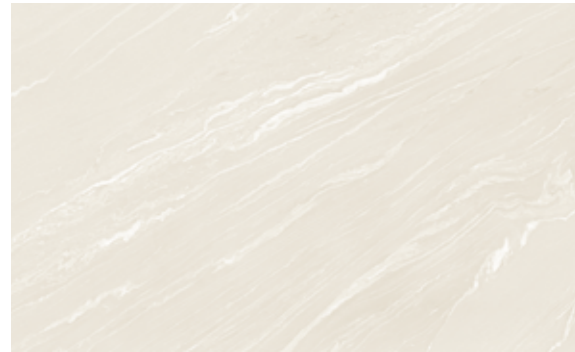

# Pannonia Stone

Pannonia Stone **Ivory**

Pannonia Stone **Greige**

Pannonia Stone **Grey**

Pannonia Stone **Dark Grey**

Pannonia Stone **Anthracite**

**gres360°**  
STONE THROUGHOUT

**Naturale Rettificato**  
Unpolished Rectified